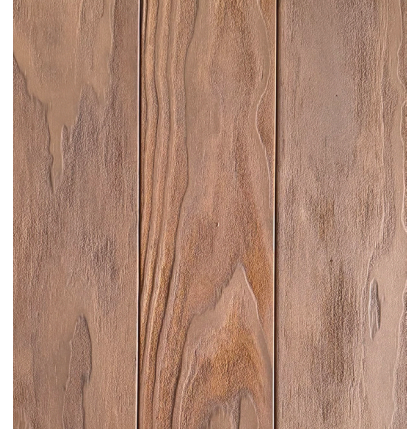

Natural wood
Made to last

Spec Sheet

Kebony : Clear : Pintail

The Kebony Collection

Kebony is a durable & sustainable material for many exterior & interior applications. At Weaverbird we build upon the strong foundation Kebony offers & expand aesthetic options with our range of textures & finishes.

Smooth

Textured

Blasted

Product Description

Type: Dually Modified
Species: Radiata Pine
Grade: Clear Mixed Grain
Use: Interior & Exterior
Applications: Decking, fencing, siding, soffit, ceiling & architectural millwork

Product Specifications

Nominal Thickness: 1x, 2x
Nominal Width: 3", 4", 6", 8"
Length: 8-16' Heavy Even Lengths
Pattern: S4S, Grooved, T&G, Shiplap
Texture: Smooth, Textured, Blast
Finish: Pintail
Fire Rating: WUI Approvals