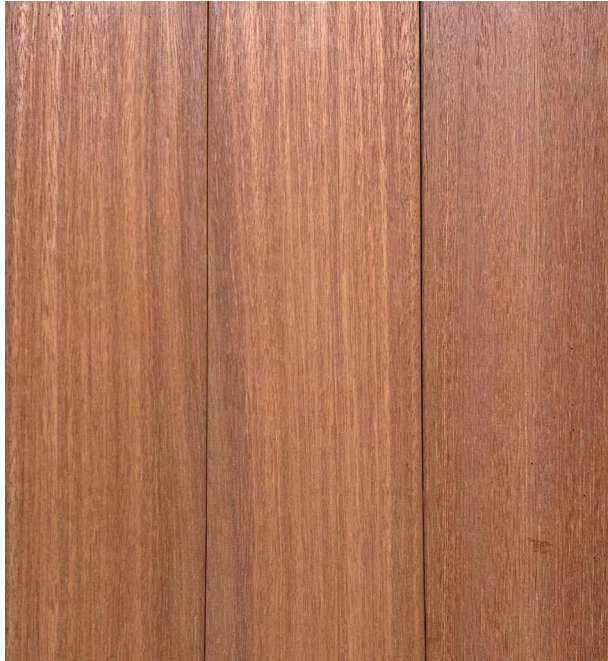

The Tropideck Collection

Nusku Tropideck is our exotic hardwood decking line focused on durable & dense solutions that have a proven track record. This line also includes a naturally Class A Fire rated decking product.

Tropideck Collection : Red Balau : No Finish

Product Description

Species: Red Balau

Grade: FAS KD

Use: Interior & Exterior

Applications: Decking, fencing, siding, soffit, ceiling

Product Specifications

Nominal Thickness: 1x, 5/4, 2x

Nominal Width: 3", 4", 6"

Length: 8-16' heavy even lengths

Pattern: S4S, Grooved, T&G, Shiplap

Texture: Smooth

Finish: No Finish

Bending Strength: 17730 psi

Janka Hardness: 1600 lbs

Density: 53 lbs/ft³

Applications

Nusku Tropideck is most commonly used for exterior decking, fencing & siding applications. It offers a clean finished appearance with our FAS grade which doesn't allow knots. We also focus on KD lumber which delivers our clients a more stable material.

Maintenance & Resistance

Nusku Tropideck can deliver without stain or factory finished. On going maintenance is required & is based on the selected coating manufacturer's recommendations for upkeep.