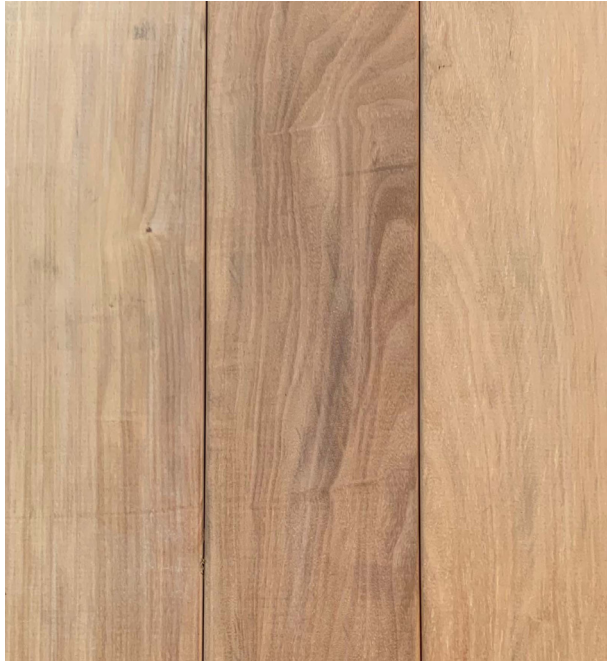

The Tropideck Collection

Nusku Tropideck is our exotic hardwood decking line focused on durable & dense solutions that have a proven track record. This line also includes a naturally Class A Fire rated decking product.

Tropideck Collection : Yellow Balau : No Finish

Product Description

Species: Yellow Balau

Grade: FAS KD

Use: Interior & Exterior

Applications: Decking, fencing, siding, soffit, ceiling

Product Specifications

Nominal Thickness: 1x, 5/4, 2x

Nominal Width: 3", 4", 6"

Length: 8-16' heavy even lengths

Pattern: S4S, Grooved, T&G, Shiplap

Texture: Smooth

Finish: No Finish

Bending Strength: 20950 psi

Janka Hardness: 1798 lbs