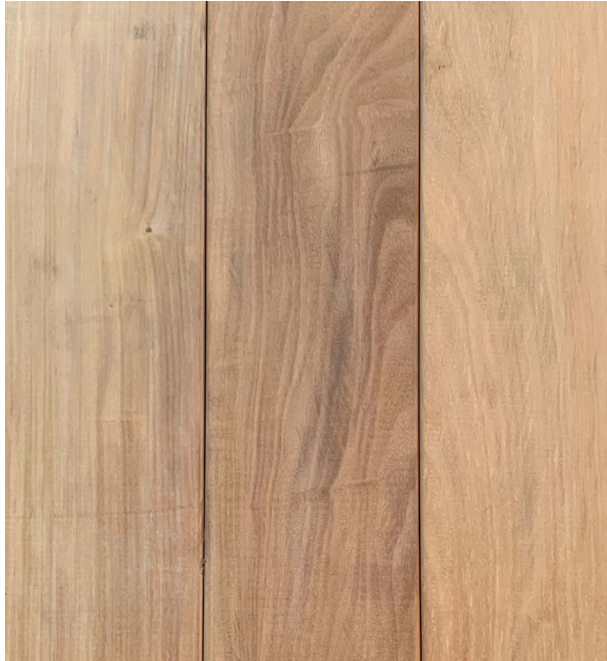

Nusku Tropideck is our exotic hardwood decking line focused on durable & dense solutions that have a proven track record. This line also includes a naturally Class A Fire rated decking product.

Tropideck Collection : Yellow Balau : No Finish